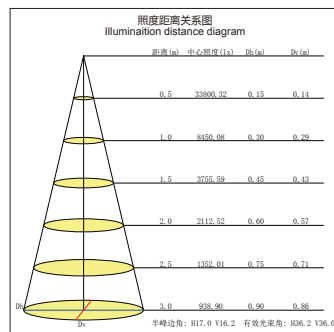

Large angle  
大角度

Small angle  
小角度

Reduce CO<sub>2</sub> emissions  
环保

Energy consumption  
节能

Luminous efficiency  
高光效

LED 天花灯系列  
LED DOWN LIGHT SERIES