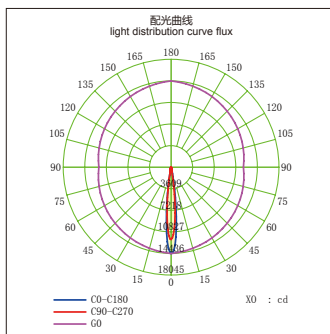

Large angle  
大角度

Small angle  
小角度

Reduce CO<sub>2</sub> emissions  
环保

Energy consumption  
节能

Luminous efficiency  
高光效

LED 酒店洗墙灯系列  
LED WALL WASH LIGHT SERIES