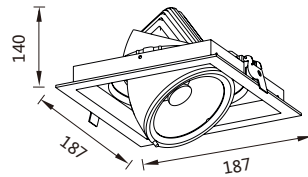

GL80859-K1-LED

功率：25-35W
输入电压：AC 110-240V
光源类型：COB
光束角：12° /24°
光通量：2450Lm
显色指数：> 80Ra
色温：3000K /4000K/6000K
主要材质：铝
装箱数量：12PCS
装箱尺寸 (cm)：43×38×55

Power : 25-35W
Input Voltage : AC 110-240V
light source type : COB
Beam angle : 12° /24°
Luminous Flux : 2450Lm
CRI : > 80Ra
Color Temperature : 3000K /4000K/6000K
Material: Aluminum
Qty/Ctn : 12PCS
Carton Size(cm) : 43×38×55

182×182