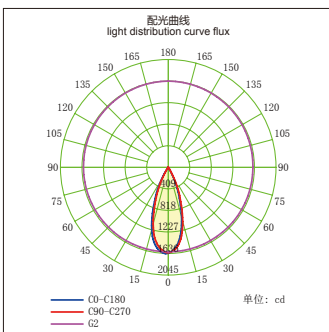

LED 天花灯系列
LED DOWN LIGHT SERIES

LED 6-10W

LED 天花灯可根据不同应用场所调整投射光。铝材结合灯光设计，在兼顾无眩光和高光效的同时，把光学技术特性与经典含蓄的结构设计结合起来，创造具有高雅的、精致的、浪漫的家居空间照明。

LED down light can be adjusted according to different applications, lighting design combining Aluminum make the non-glare light and high light efficiency combining the characteristics of optical technology and classic subtle structural design, creating elegant, sophisticated, romantic household and commercial space lighting.

GL90836-LED

功率：6-10W
输入电压：AC 110-240V
光源类型：COB
光束角：12° /26° /36°
光通量：670Lm
显色指数：> 80Ra
色温：3000K /4000K/6000K
主要材质：铝
装箱数量：24PCS
装箱尺寸 (cm)：42.5×22.5×27

Power : 6-10W
Input Voltage : AC 110-240V
light source type : COB
Beam angle : 12° /26° /36°
Luminous Flux : 670Lm
CRI : > 80Ra
Color Temperature : 3000K /4000K/6000K
Material: Aluminum
Qty/Ctn : 24PCS
Carton Size(cm) : 42.5×22.5×27