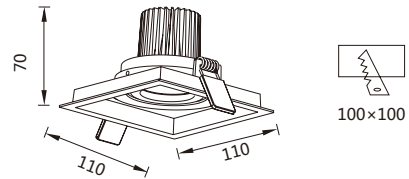

GL90836-K1-LED

功率：6-10W
输入电压：AC 110-240V
光源类型：COB
光束角：12° /26° /36°
光通量：670Lm
显色指数：> 80Ra
色温：3000K /4000K/6000K
主要材质：铝
装箱数量：45PCS
装箱尺寸 (cm)：62×38×44.5

Power：6-10W
Input Voltage：AC 110-240V
light source type：COB
Beam angle：12° /26° /36°
Luminous Flux：670Lm
CRI：> 80Ra
Color Temperature：3000K /4000K/6000K
Material: Aluminum
Qty/Ctn：45PCS
Carton Size(cm)：62×38×44.5

Large angle
大角度