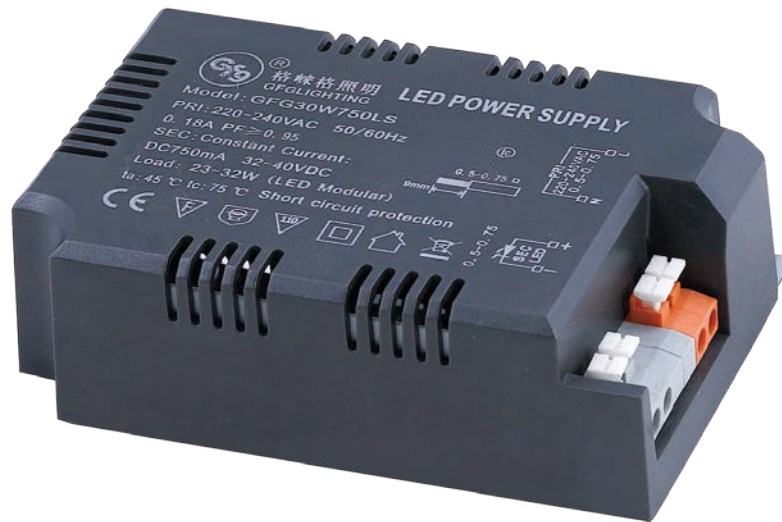

LED 25-35W

采用优质器件设计, 低温升, 低发热量, 电源输出恒流;
高恒流精度;
高安全性: 本驱动器有过压, 过温, 过载保护;
元器件参数选择余量大, 产品寿命长;
电源高效率, 发热小;
内置式隔离 LED 驱动电源, 低于直流安全电流, 不存在触电的危险;
电流恒定, 使用安全可靠, 符合 CE(欧盟强制性产品安全认证) 要求. 可以通过 EMC 测试.

Adopt high quality components to design, low temperature rise, low calorific value, the output power constant current;
Gao Heng flow accuracy;
High security: this drive has over voltage, over temperature, overload protection;
Large components parameter selection allowance, long product life;
The power efficiency, small fever;
Built-in isolation LED drive power supply, below the safe dc current, there is no risk of electric shock;
Constant current, the use of safe and reliable, conform to the requirements of the CE (eu mandatory product safety certification). Can pass EMC testing.

型号 Model	输入电压 Input Voltage	输出功率 Output Power	输出电流 Output Current	功率因素 Power Factor	产品尺寸 Size
D-D-25/600	AC 110-240V	25W	600mA	0.95	100×69×30mm
D-D-30/750	AC 110-240V	30W	750mA	0.95	100×69×30mm
D-D-35/850	AC 110-240V	35W	850mA	0.95	100×69×30mm

Reduce CO₂ emissions
环保

Energy consumption
节能

Luminous efficiency
高光效