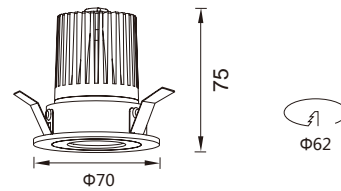

GL90839-LED

功率：6-10W
输入电压：AC 110-240V
光源类型：COB
光束角：12° /26° /36°
光通量：670Lm
显色指数：> 80Ra
色温：3000K /4000K/6000K
主要材质：铝
装箱数量：24PCS
装箱尺寸 (cm)：42.5×22.5×27

Power：6-10W
Input Voltage：AC 110-240V
light source type：COB
Beam angle：12° /26° /36°
Luminous Flux：670Lm
CRI：> 80Ra
Color Temperature：3000K /4000K/6000K
Material：Aluminum
Qty/Ctn：24PCS
Carton Size(cm)：42.5×22.5×27

Large angle
大角度