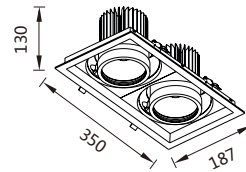

GL80836-KX2-LED

功率：25-35W×2
输入电压：AC 110-240V
光源类型：COB
光束角：12° /24° /60°
光通量：4900Lm
显色指数：> 80Ra
色温：3000K /4000K/6000K
主要材质：铝
装箱数量：4PCS
装箱尺寸 (cm)：44×38×38

Power : 25-35W×2
Input Voltage : AC 110-240V
light source type : COB
Beam angle : 12° /24° /60°
Luminous Flux : 4900Lm
CRI : > 80Ra
Color Temperature : 3000K /4000K/6000K
Material: Aluminum
Qty/Ctn : 4PCS
Carton Size(cm) : 44×38×38

335×182