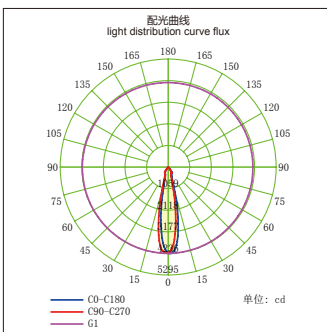

Large angle  
大角度

Small angle  
小角度

Reduce CO<sub>2</sub> emissions  
环保

Energy consumption  
节能

Luminous efficiency  
高光效

LED 天花灯系列  
LED DOWN LIGHT SERIES