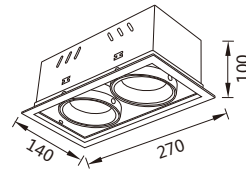

GL70719-K2-LED

功率：10-15W×2
输入电压：AC 110-240V
光源类型：COB
光束角：15°/24°
光通量：1560Lm
显色指数：> 80Ra
色温：3000K/4000K/6000K
主要材质：铝、铁
装箱数量：24PCS
装箱尺寸 (cm)：60×51.5×62

Power : 10-15W×2
Input Voltage : AC 110-240V
light source type : COB
Beam angle : 15°/24°
Luminous Flux : 1560Lm
CRI : > 80Ra
Color Temperature : 3000K/4000K/6000K
Material: Aluminum, Iron
Qty/Ctn : 24PCS
Carton Size(cm) : 60×51.5×62

Large angle
大角度