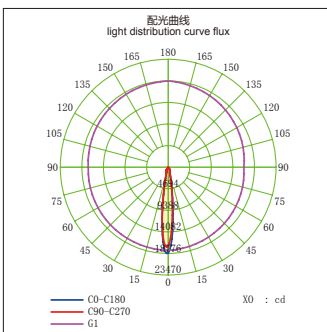

Large angle  
大角度

Small angle  
小角度

Reduce CO<sub>2</sub> emissions  
环保

Energy consumption  
节能

Luminous efficiency  
高光效

LED 格栅灯系列  
LED GRILLE LIGHT SERIES