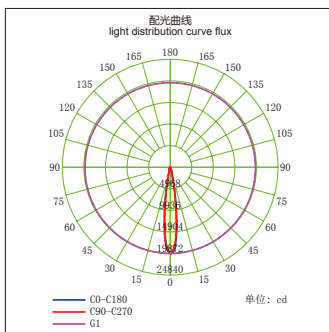

Large angle  
大角度

Small angle  
小角度

Reduce CO<sub>2</sub> emissions  
环保

Energy consumption  
节能

Luminous efficiency  
高光效

LED 轨道灯系列  
LED TRACK LIGHT SERIES