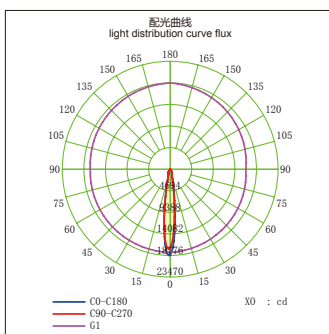

Large angle  
大角度

Small angle  
小角度

Reduce CO<sub>2</sub> emissions  
环保

Energy consumption  
节能

Luminous efficiency  
高光效

LED 轨道灯系列  
LED TRACK LIGHT SERIES