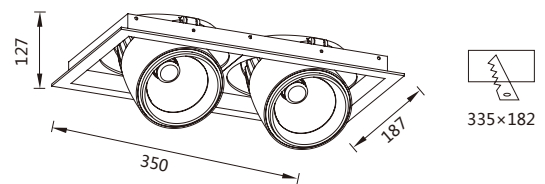

GL063-K2-LED

功率：20-30W×2
输入电压：AC 110-240V
光源类型：COB
光束角：12° /24°
光通量：4200Lm
显色指数：> 80Ra
色温：3000K /4000K/6000K
主要材质：铝
装箱数量：4PCS
装箱尺寸 (cm)：44×38×38

Power : 20-30W×2
Input Voltage : AC 110-240V
light source type : COB
Beam angle : 12° /24°
Luminous Flux : 4200Lm
CRI : > 80Ra
Color Temperature : 3000K /4000K/6000K
Material: Aluminum
Qty/Ctn : 4PCS
Carton Size(cm) : 44×38×38

Large angle
大角度