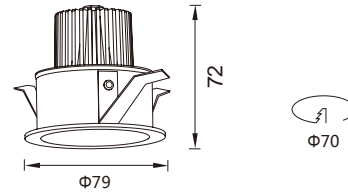

GL90836-LED

功率：6-10W
输入电压：AC 110-240V
光源类型：COB
光束角：12° /26° /36°
光通量：670Lm
显色指数：> 80Ra
色温：3000K /4000K/6000K
主要材质：铝
装箱数量：24PCS
装箱尺寸 (cm)：42.5×22.5×27

Power : 6-10W
Input Voltage : AC 110-240V
light source type : COB
Beam angle : 12° /26° /36°
Luminous Flux : 670Lm
CRI : > 80Ra
Color Temperature : 3000K /4000K/6000K
Material: Aluminum
Qty/Ctn : 24PCS
Carton Size(cm) : 42.5×22.5×27

Large angle
大角度