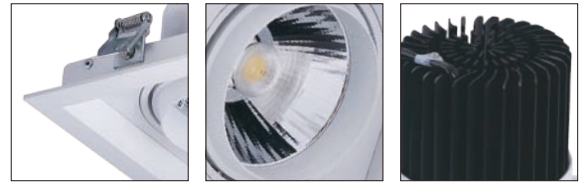

LED 25-35W×2