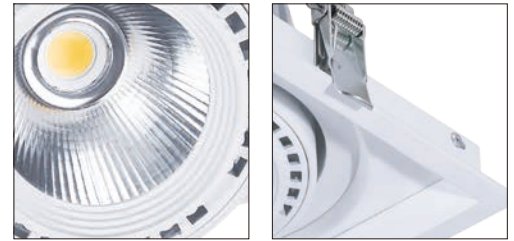

LED 20-30W×2