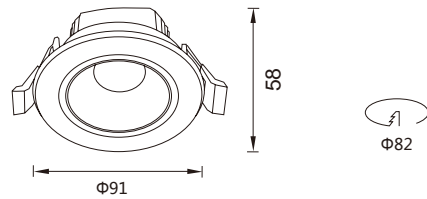

GL70742-LED

功率：6-10W
输入电压：AC 110-240V
光源类型：COB
光束角：12° /24°
光通量：650Lm
显色指数：> 80Ra
色温：3000K /4000K/6000K
主要材质：铝
装箱数量：100PCS
装箱尺寸 (cm)：57.5×35×43

Power：6-10W
Input Voltage：AC 110-240V
light source type：COB
Beam angle：12° /24°
Luminous Flux：650Lm
CRI：> 80Ra
Color Temperature：3000K /4000K/6000K
Material: Aluminum
Qty/Ctn：100PCS
Carton Size(cm)：57.5×35×43

Large angle
大角度