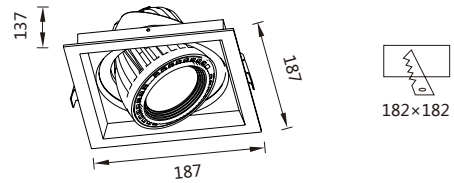

GL80839-K1-LED

功率：20-30W
输入电压：AC 110-240V
光源类型：COB
光束角：12° /24° /36°
光通量：2100Lm
显色指数：> 80Ra
色温：3000K /4000K/6000K
主要材质：铝
装箱数量：12PCS
装箱尺寸 (cm)：43×38×55

Power : 20-30W
Input Voltage : AC 110-240V
light source type : COB
Beam angle : 12° /24° /36°
Luminous Flux : 2100Lm
CRI : > 80Ra
Color Temperature : 3000K /4000K/6000K
Material: Aluminum
Qty/Ctn : 12PCS
Carton Size(cm) : 43×38×55

Large angle
大角度

Small angle
小角度