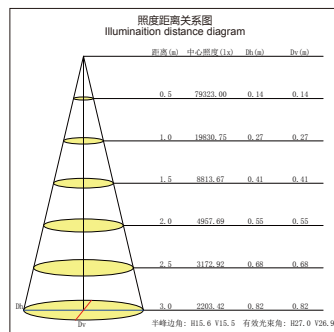

Large angle  
大角度

Small angle  
小角度

Reduce CO<sub>2</sub> emissions  
环保

Energy consumption  
节能

Luminous efficiency  
高光效

**LED 格栅灯系列**  
LED GRILLE LIGHT SERIES