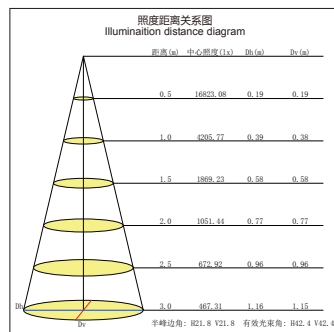

Large angle  
大角度

Small angle  
小角度

Reduce CO<sub>2</sub> emissions  
环保

Energy consumption  
节能

Luminous efficiency  
高光效

LED 天花灯系列  
LED DOWN LIGHT SERIES