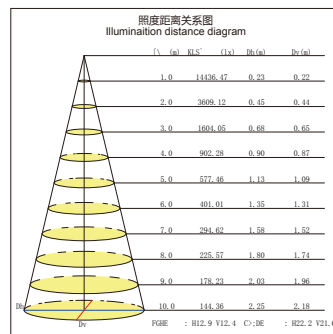

Large angle  
大角度

Small angle  
小角度

Reduce CO<sub>2</sub> emissions  
环保

Energy consumption  
节能

Luminous efficiency  
高光效

LED 酒店洗墙灯系列  
LED WALL WASH LIGHT SERIES