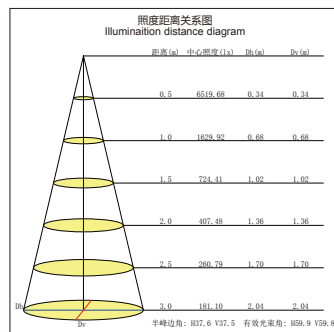

95 × 95

Large angle  
大角度

Small angle  
小角度

Reduce CO<sub>2</sub> emissions  
环保

Energy consumption  
节能

Luminous efficiency  
高光效