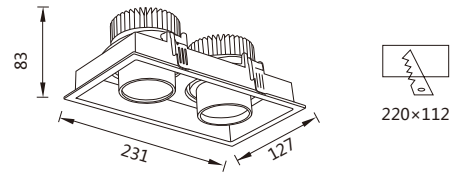

GL70727-K2-LED

功率：10-15W×2
输入电压：AC 110-240V
光源类型：COB
光束角：12° /24°
光通量：1950Lm
显色指数：> 80Ra
色温：3000K /4000K/6000K
主要材质：铝
装箱数量：18PCS
装箱尺寸 (cm)：48×41×37

Power : 10-15W×2
Input Voltage : AC 110-240V
light source type : COB
Beam angle : 12° /24°
Luminous Flux : 1950Lm
CRI : > 80Ra
Color Temperature : 3000K /4000K/6000K
Material: Aluminum
Qty/Ctn : 18PCS
Carton Size(cm) : 48×41×37

Large angle
大角度