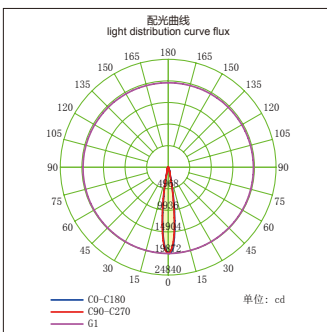

Large angle  
大角度

Small angle  
小角度

Reduce CO<sub>2</sub> emissions  
环保

Energy consumption  
节能

Luminous efficiency  
高光效

**LED 格栅灯系列**  
LED GRILLE LIGHT SERIES