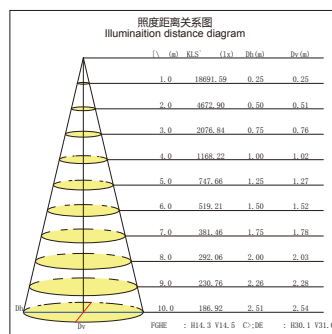

Large angle  
大角度

Small angle  
小角度

Reduce CO<sub>2</sub> emissions  
环保

Energy consumption  
节能

Luminous efficiency  
高光效

LED 轨道灯系列  
LED TRACK LIGHT SERIES