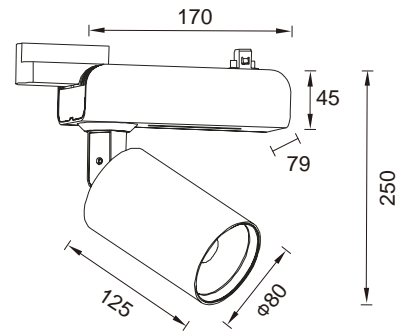

GL083-DE36-LED

功率：20-25W
输入电压：AC 110-240V
光源类型：COB
光束角：12°/24°
光通量：1750Lm
显色指数：> 80Ra
色温：3000K/4000K/6000K
主要材质：铝
装箱数量：12PCS
装箱尺寸 (cm)：50×41×40

Power : 20-25W
Input Voltage : AC 110-240V
light source type : COB
Beam angle : 12°/24°
Luminous Flux : 1750Lm
CRI : > 80Ra
Color Temperature : 3000K/4000K/6000K
Material: Aluminum
Qty/Ctn : 12PCS
Carton Size(cm) : 50×41×40