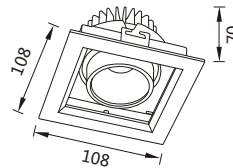

GL70729-K1-LED

功率：6-10W
输入电压：AC 110-240V
光源类型：COB
光束角：12° /24°
光通量：650Lm
显色指数：> 80Ra
色温：3000K /4000K/6000K
主要材质：铝
装箱数量：60PCS
装箱尺寸 (cm)：60×49×28.5

Power : 6-10W
Input Voltage : AC 110-240V
light source type : COB
Beam angle : 12° /24°
Luminous Flux : 650Lm
CRI : > 80Ra
Color Temperature : 3000K /4000K/6000K
Material: Aluminum
Qty/Ctn : 60PCS
Carton Size(cm): 60×49×28.5

95 × 95