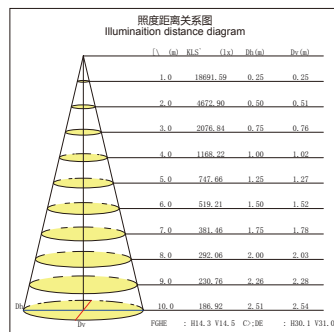

Large angle  
大角度

Small angle  
小角度

Reduce CO<sub>2</sub> emissions  
环保

Energy consumption  
节能

Luminous efficiency  
高光效

LED 格栅灯系列  
LED GRILLE LIGHT SERIES