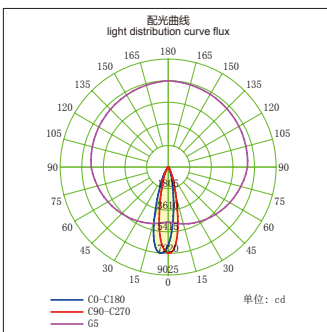

LED 工矿灯系列
LED HIGHT BAY LIGHT SERIES

Color

GL-8A1-LED

功率：25-35W
输入电压：AC 110-240V
光源类型：COB
光束角：24°/36°
光通量：2450Lm
显色指数：> 80Ra
色温：3000K/4000K/6000K
主要材质：铝、玻璃

Power : 25-35W
Input Voltage : AC 110-240V
light source type : COB
Beam angle : 24°/36°
Luminous Flux : 2450Lm
CRI : > 80Ra
Color Temperature : 3000K/4000K/6000K
Material: Aluminum、Glass