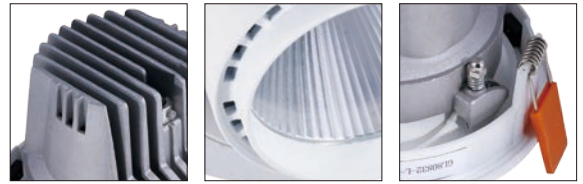

LED 嵌入灯系列
LED RECESSED LIGHT SERIES

LED 20-30W

GL80832-L-LED

功率 : 20-30W
输入电压 : AC 110-240V
光源类型 : COB
光束角 : 12° /24° /36°
光通量 : 2100Lm
显色指数 : > 80Ra
色温 : 3000K /4000K/6000K
主要材质 : 铝
装箱数量 : 12PCS
装箱尺寸 (cm) : 50×33.5×36

Power : 20-30W
Input Voltage : AC 110-240V
light source type : COB
Beam angle : 12° /24° /36°
Luminous Flux : 2100Lm
CRI : > 80Ra
Color Temperature : 3000K /4000K/6000K
Material: Aluminum
Qty/Ctn : 12PCS
Carton Size(cm) : 50×33.5×36