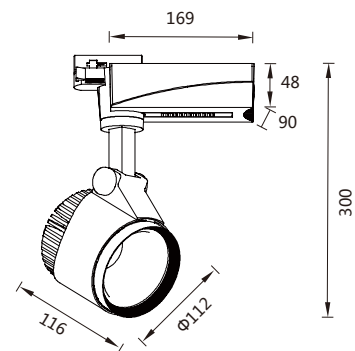

Large angle
大角度

Small angle
小角度