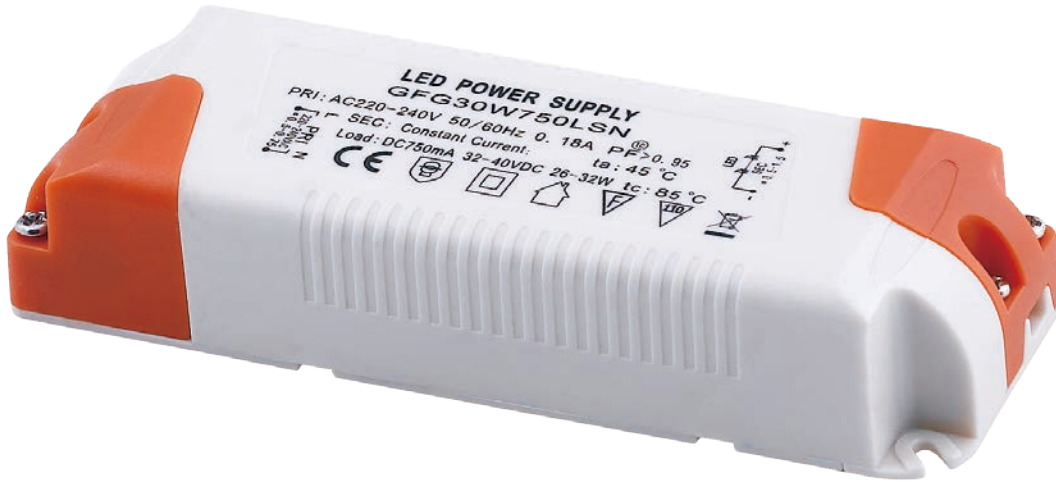

Reduce CO<sub>2</sub> emissions  
环保

Energy consumption  
节能

Luminous efficiency  
高光效

型号 Model	输入电压 Input Voltage	输出功率 Output Power	输出电流 Output Current	功率因素 Power Factor	产品尺寸 Size
D-E-16/400	AC 110-240V	16W	400mA	0.95	111×42×25mm
D-E-20/500	AC 110-240V	20W	500mA	0.95	111×42×25mm
D-F-30/750	AC 110-240V	30W	750mA	0.95	111×42×25mm