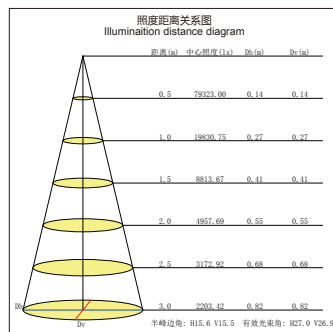

Large angle  
大角度

Small angle  
小角度

Reduce CO<sub>2</sub> emissions  
环保

Energy consumption  
节能

Luminous efficiency  
高光效

LED 轨道灯系列  
LED TRACK LIGHT SERIES