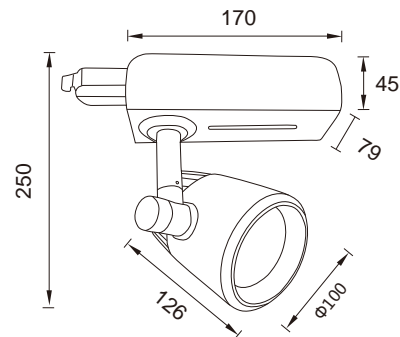

GL063W-DE36-LED

功率：20-30W
输入电压：AC 110-240V
光源类型：COB
光束角：12° /24°
光通量：2100Lm
显色指数：> 80Ra
色温：3000K /4000K/6000K
主要材质：铝
装箱数量：12PCS
装箱尺寸 (cm)：50×41×40

Power : 20-30W
Input Voltage : AC 110-240V
light source type : COB
Beam angle : 12° /24°
Luminous Flux : 2100Lm
CRI : > 80Ra
Color Temperature : 3000K /4000K/6000K
Material: Aluminum
Qty/Ctn : 12PCS
Carton Size(cm) : 50×41×40

Large angle
大角度

Small angle
小角度