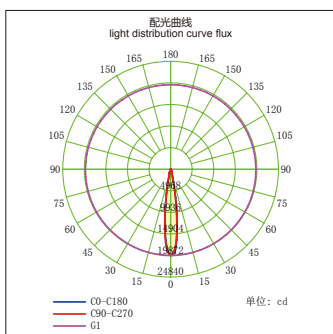

Large angle  
大角度

Small angle  
小角度

Reduce CO<sub>2</sub> emissions  
环保

Energy consumption  
节能

Luminous efficiency  
高光效

LED 嵌入灯系列  
LED RECESSED LIGHT SERIES