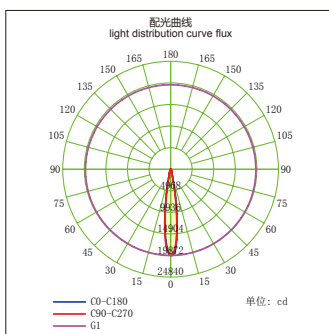

Large angle  
大角度

Small angle  
小角度

Reduced CO2 emissions  
环保

Energy consumption  
节能

Luminous efficiency  
高光效

LED 格栅灯系列  
LED GRILLE LIGHT SERIES