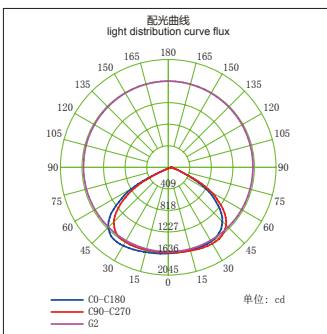

Large angle  
大角度

Small angle  
小角度

Reduce CO<sub>2</sub> emissions  
环保

Energy consumption  
节能

Luminous efficiency  
高光效