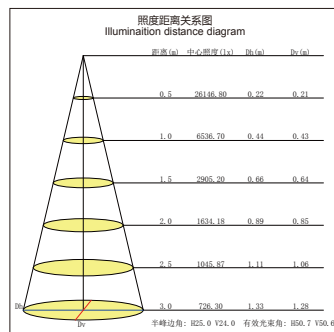

Large angle  
大角度

Small angle  
小角度

Reduce CO<sub>2</sub> emissions  
环保

Energy consumption  
节能

Luminous efficiency  
高光效

HIGHT BAY

Contemporary decorative pendant fixture.  
Housing:die-cast aluminium components.  
Lamping:incandescent,low voltage halogen,low wattage metal halide or compact fluorescent,etc.  
Reflector:8 " diameter duplex color or white glass,or spun anodized aluminium.  
Broad variety of application, Such as retail, hospitality, corporate, etc.