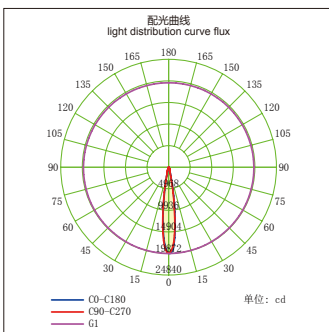

LED 吸顶灯系列

LED CEILING MOUNT LIGHT SERIES

LED 25-35W

LED 产品造型独特新颖, 美观轻巧, 装饰性, 效果出色。采用不破碎面板。
灯体坚固耐用, 表面特殊工艺处理, 散热优秀。
内置高光效 LED 芯片, 节能, 高效, 寿命长, 绿色无污染。
适合酒店, 会所等房间空间, 过道空间的装饰性照明场所使用。

The unique novel beautiful and decorative design, using the no-broken panel.
The light fixture body is strong and durable, the surface handled by special technology with good heat dissipation.
With built-in high photosynthetic efficiency LED chip, energy saving, high efficiency, long life, pollution free.
Suitable for hotel, club, corridor space decorative lighting places.

GL049-C-LED

功率: 25-35W
输入电压: AC 110-240V
光源类型: COB
光束角: 12° / 24° / 60°
光通量: 2450Lm
显色指数: > 80Ra
色温: 3000K / 4000K / 6000K
主要材质: 铝
装箱数量: 6PCS
装箱尺寸 (cm): 64.5×43×35.5

Power: 25-35W
Input Voltage: AC 110-240V
light source type: COB
Beam angle: 12° / 24° / 60°
Luminous Flux: 2450Lm
CRI: > 80Ra
Color Temperature: 3000K / 4000K / 6000K
Material: Aluminum
Qty/Ctn: 6PCS
Carton Size(cm): 64.5×43×35.5