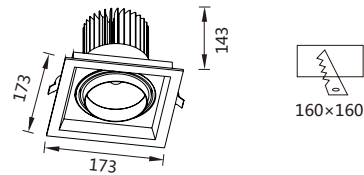

GL80836B-K1-LED

功率：25-35W
输入电压：AC 110-240V
光源类型：COB
光束角：12° /24° /60°
光通量：2450Lm
显色指数：> 80Ra
色温：3000K /4000K/6000K
主要材质：铝
装箱数量：12PCS
装箱尺寸 (cm)：43×38×55

Power : 25-35W
Input Voltage : AC 110-240V
light source type : COB
Beam angle : 12° /24° /60°
Luminous Flux : 2450Lm
CRI : > 80Ra
Color Temperature : 3000K /4000K/6000K
Material: Aluminum
Qty/Ctn : 12PCS
Carton Size(cm) : 43×38×55

Large angle
大角度