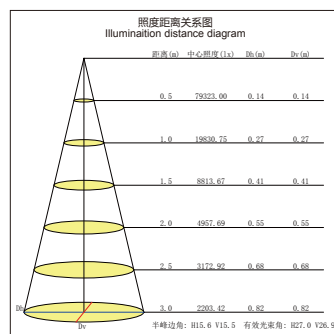

Large angle  
大角度

Small angle  
小角度

Reduced CO2 emissions  
环保

Energy consumption  
节能

Luminous efficiency  
高光效

LED 格栅灯系列  
LED GRILLE LIGHT SERIES