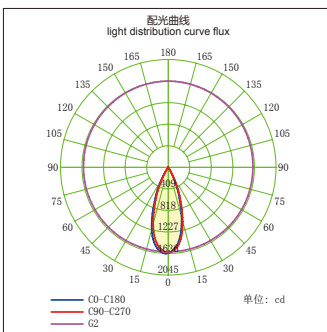

95 × 95

Large angle  
大角度

Small angle  
小角度

Reduce CO<sub>2</sub> emissions  
环保

Energy consumption  
节能

Luminous efficiency  
高光效