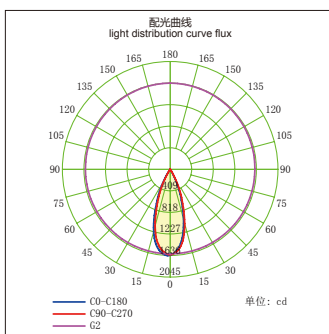

LED 6-10W×2

GL70729-K2-LED

功率：6-10W×2
输入电压：AC 110-240V
光源类型：COB
光束角：12°/24°
光通量：1300Lm
显色指数：> 80Ra
色温：3000K/4000K/6000K
主要材质：铝
装箱数量：18PCS
装箱尺寸 (cm)：46×37×28.5

Power：6-10W×2
Input Voltage：AC 110-240V
light source type：COB
Beam angle：12°/24°
Luminous Flux：1300Lm
CRI：> 80Ra
Color Temperature：3000K/4000K/6000K
Material: Aluminum
Qty/Ctn：18PCS
Carton Size(cm)：46×37×28.5