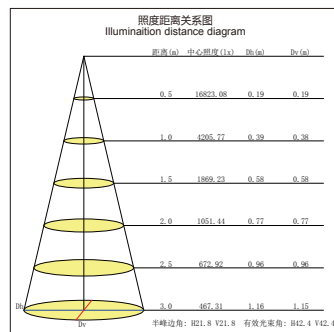

Large angle  
大角度

Small angle  
小角度

Reduce CO<sub>2</sub> emissions  
环保

Energy consumption  
节能

Luminous efficiency  
高光效

LED 天花灯系列  
LED DOWN LIGHT SERIES