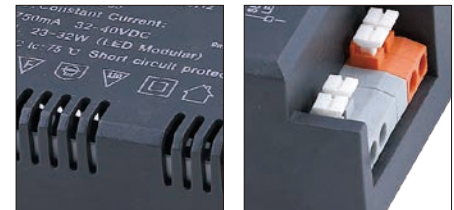

LED 25-35W

采用优质器件设计, 低温升, 低发热量, 电源输出恒流;
高恒流精度;
高安全性: 本驱动器有过压, 过温, 过载保护;
元器件参数选择余量大, 产品寿命长;
电源高效率, 发热小;
内置式隔离 LED 驱动电源, 低于直流安全电流, 不存在触电的危险;
电流恒定, 使用安全可靠, 符合 CE(欧盟强制性产品安全认证) 要求. 可以通过 EMC 测试.

Adopt high quality components to design, low temperature rise, low calorific value, the output power constant current;
Gao Heng flow accuracy;
High security: this drive has over voltage, over temperature, overload protection;
Large components parameter selection allowance, long product life;
The power efficiency, small fever;
Built-in isolation LED drive power supply, below the safe dc current, there is no risk of electric shock;
Constant current, the use of safe and reliable, conform to the requirements of the CE (eu mandatory product safety certification). Can pass EMC testing.

型号 Model	输入电压 Input Voltage	输出功率 Output Power	输出电流 Output Current	功率因素 Power Factor	产品尺寸 Size
D-D-25/600	AC 110-240V	25W	600mA	0.95	100×69×30mm
D-D-30/750	AC 110-240V	30W	750mA	0.95	100×69×30mm
D-D-35/850	AC 110-240V	35W	850mA	0.95	100×69×30mm

Reduce CO₂ emissions
环保

Energy consumption
节能

Luminous efficiency
高光效