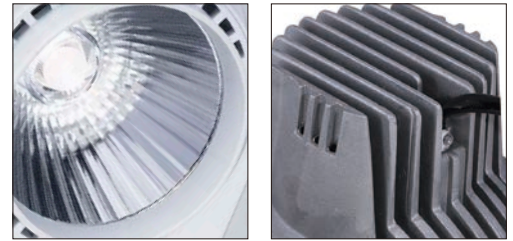

LED 20-30W×2