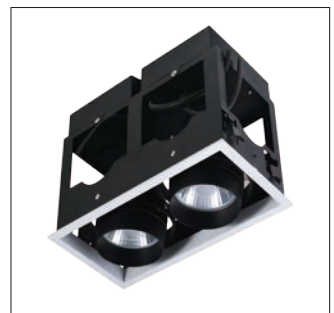

GFG0731-2-G8.5
光源类型 (Light Types) : CDM-TC