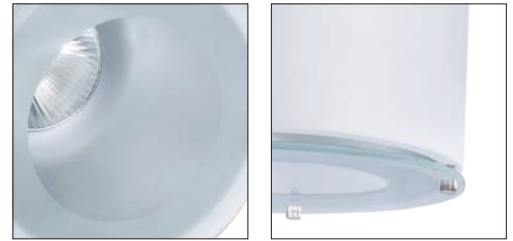

LED 25-35W

GL80861-MZ-LED

功率：25-35W
输入电压：AC 110-240V
光源类型：COB
光束角：12°/24°
光通量：2450Lm
显色指数：> 80Ra
色温：3000K/4000K/6000K
主要材质：铝、玻璃

Power : 25-35W
Input Voltage : AC 110-240V
light source type : COB
Beam angle : 12°/24°
Luminous Flux : 2450Lm
CRI : > 80Ra
Color Temperature : 3000K/4000K/6000K
Material: Aluminum、Glass