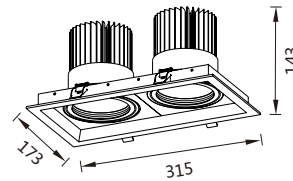

GL80836-K2-LED

功率：25-35W×2
输入电压：AC 110-240V
光源类型：COB
光束角：12° /24° /60°
光通量：4900Lm
显色指数：> 80Ra
色温：3000K /4000K/6000K
主要材质：铝
装箱数量：4PCS
装箱尺寸 (cm)：44×38×38

Power : 25-35W×2
Input Voltage : AC 110-240V
light source type : COB
Beam angle : 12° /24° /60°
Luminous Flux : 4900Lm
CRI : > 80Ra
Color Temperature : 3000K /4000K/6000K
Material: Aluminum
Qty/Ctn : 4PCS
Carton Size(cm) : 44×38×38

300×160