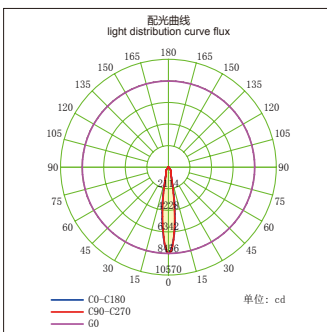

Large angle  
大角度

Small angle  
小角度

Reduce CO<sub>2</sub> emissions  
环保

Energy consumption  
节能

Luminous efficiency  
高光效

LED 天花灯系列  
LED DOWN LIGHT SERIES