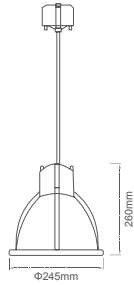

HIGHT BAY

Contemporary decorative pendant fixture.
Housing:die-cast aluminium components.
Lamping:incandescent,low voltage halogen,low wattage metal halide or compact fluorescent,etc.
Reflector:8 " diameter duplex color or white glass,or spun anodized aluminium.
Broad variety of application, Such as retail, hospitality, corporate, etc.

- GF-JC-QT-12MAX 100W GY6.35
- GF-G9 G9 MAX75W G9
- GH-E27 QT32/m MAX 70W E27
- GF-E14 Incandescent MAX 60W E14
- GF-G24d TC-MAX 18W G24
- GF-G12 HIT/CDMT MAX 150W G12
- PAR20-LED PAR30-LED PAR38-LED

GF-8A1