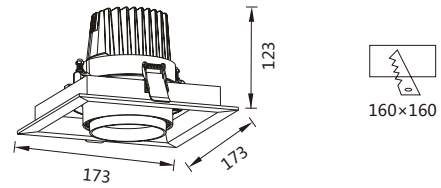

GL80832B-K1-LED

功率：20-30W
输入电压：AC 110-240V
光源类型：COB
光束角：12° /24°
光通量：2100Lm
显色指数：> 80Ra
色温：3000K /4000K/6000K
主要材质：铝
装箱数量：12PCS
装箱尺寸 (cm)：43×38×55

Power : 20-30W
Input Voltage : AC 110-240V
light source type : COB
Beam angle : 12° /24°
Luminous Flux : 2100Lm
CRI : > 80Ra
Color Temperature : 3000K /4000K/6000K
Material: Aluminum
Qty/Ctn : 12PCS
Carton Size(cm) : 43×38×55

Large angle
大角度

Small angle
小角度