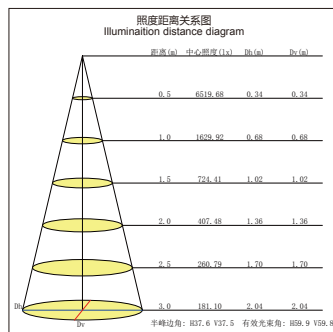

LED 天花灯系列
LED DOWN LIGHT SERIES

LED 6-10W

LED 天花灯可根据不同应用场所调整投射光。铝材结合灯光设计，在兼顾无眩光和高光效的同时，把光学技术特性与经典含蓄的结构设计结合起来，创造具有高雅的、精致的、浪漫的家居空间照明。

LED down light can be adjusted according to different applications, lighting design combining Aluminum make the non-glare light and high light efficiency combining the characteristics of optical technology and classic subtle structural design, creating elegant, sophisticated, romantic household and commercial space lighting.

GL90836-LED

功率：6-10W
输入电压：AC 110-240V
光源类型：COB
光束角：12° /26° /36°
光通量：670Lm
显色指数：> 80Ra
色温：3000K /4000K/6000K
主要材质：铝
装箱数量：24PCS
装箱尺寸 (cm)：42.5×22.5×27

Power : 6-10W
Input Voltage : AC 110-240V
light source type : COB
Beam angle : 12° /26° /36°
Luminous Flux : 670Lm
CRI : > 80Ra
Color Temperature : 3000K /4000K/6000K
Material: Aluminum
Qty/Ctn : 24PCS
Carton Size(cm) : 42.5×22.5×27