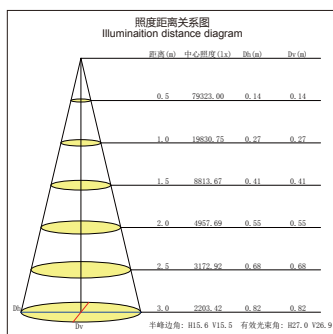

Large angle  
大角度

Small angle  
小角度

Reduce CO<sub>2</sub> emissions  
环保

Energy consumption  
节能

Luminous efficiency  
高光效

LED 嵌入灯系列  
LED RECESSED LIGHT SERIES