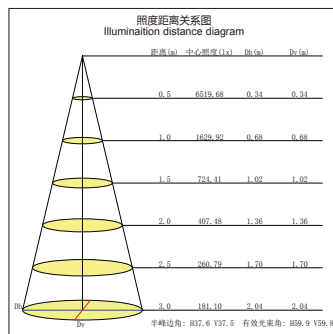

LED 天花灯系列
LED DOWN LIGHT SERIES

LED 6-10W

LED 天花灯可根据不同应用场所调整投射光。铝材结合灯光设计，在兼顾无眩光和高光效的同时，把光学技术特性与经典含蓄的结构设计结合起来，创造具有高雅的、精致的、浪漫的家居空间照明。

LED down light can be adjusted according to different applications, lighting design combining Aluminum make the non-glare light and high light efficiency combining the characteristics of optical technology and classic subtle structural design, creating elegant, sophisticated, romantic household and commercial space lighting.

GL70742-LED

功率：6-10W
输入电压：AC 110-240V
光源类型：COB
光束角：12° /24°
光通量：650Lm
显色指数：> 80Ra
色温：3000K /4000K/6000K
主要材质：铝
装箱数量：100PCS
装箱尺寸 (cm)：57.5×35×43

Power：6-10W
Input Voltage：AC 110-240V
light source type：COB
Beam angle：12° /24°
Luminous Flux：650Lm
CRI：> 80Ra
Color Temperature：3000K /4000K/6000K
Material: Aluminum
Qty/Ctn：100PCS
Carton Size(cm)：57.5×35×43