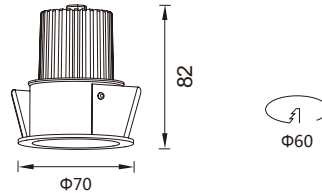

GL90842-LED

功率：6-10W
输入电压：AC 110-240V
光源类型：COB
光束角：12° /26° /36°
光通量：670Lm
显色指数：> 80Ra
色温：3000K /4000K/6000K
主要材质：铝
装箱数量：24PCS
装箱尺寸 (cm)：42.5×22.5×27

Power：6-10W
Input Voltage：AC 110-240V
light source type：COB
Beam angle：12° /26° /36°
Luminous Flux：670Lm
CRI：> 80Ra
Color Temperature：3000K /4000K/6000K
Material: Aluminum
Qty/Ctn：24PCS
Carton Size(cm)：42.5×22.5×27

Large angle
大角度