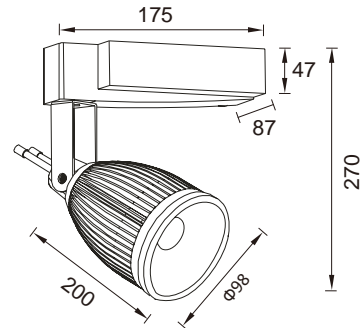

GL093B-DE31-LED

功率：20-30W
输入电压：AC 110-240V
光源类型：COB
光束角：12°/24°
光通量：2100Lm
显色指数：> 80Ra
色温：3000K/4000K/6000K
主要材质：铝
装箱数量：12PCS
装箱尺寸 (cm)：50×41×40

Power : 20-30W
Input Voltage : AC 110-240V
light source type : COB
Beam angle : 12° /24°
Luminous Flux : 2100Lm
CRI : > 80Ra
Color Temperature : 3000K /4000K/6000K
Material: Aluminum
Qty/Ctn : 12PCS
Carton Size(cm) : 50×41×40

Large angle
大角度

Small angle
小角度