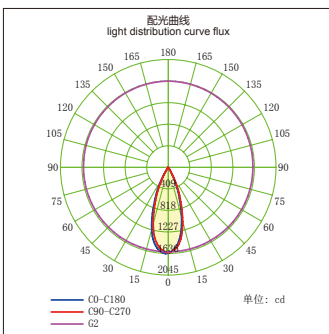

LED 天花灯系列
LED DOWN LIGHT SERIES

LED 6-10W

LED 天花灯可根据不同应用场所调整投射光。铝材结合灯光设计，在兼顾无眩光和高光效的同时，把光学技术特性与经典含蓄的结构设计结合起来，创造具有高雅的、精致的、浪漫的家居空间照明。

LED down light can be adjusted according to different applications, lighting design combining Aluminum make the non-glare light and high light efficiency combining the characteristics of optical technology and classic subtle structural design, creating elegant, sophisticated, romantic household and commercial space lighting.

GL70742-LED

功率：6-10W
输入电压：AC 110-240V
光源类型：COB
光束角：12° /24°
光通量：650Lm
显色指数：> 80Ra
色温：3000K /4000K/6000K
主要材质：铝
装箱数量：100PCS
装箱尺寸 (cm)：57.5×35×43

Power：6-10W
Input Voltage：AC 110-240V
light source type：COB
Beam angle：12° /24°
Luminous Flux：650Lm
CRI：> 80Ra
Color Temperature：3000K /4000K/6000K
Material: Aluminum
Qty/Ctn：100PCS
Carton Size(cm)：57.5×35×43