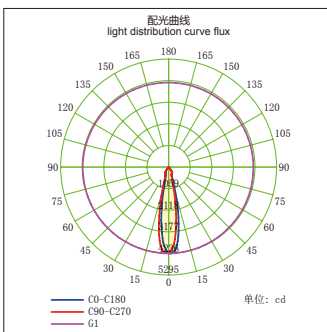

Large angle  
大角度

Small angle  
小角度

Reduce CO<sub>2</sub> emissions  
环保

Energy consumption  
节能

Luminous efficiency  
高光效

LED 天花灯系列  
LED DOWN LIGHT SERIES