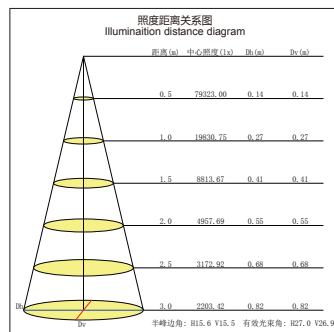

Large angle  
大角度

Small angle  
小角度

Reduce CO<sub>2</sub> emissions  
环保

Energy consumption  
节能

Luminous efficiency  
高光效

LED 轨道灯系列  
LED TRACK LIGHT SERIES