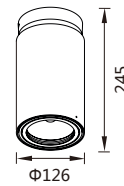

GL049-C-LED

功率: 25-35W
输入电压: AC 110-240V
光源类型: COB
光束角: 12° / 24° / 60°
光通量: 2450Lm
显色指数: > 80Ra
色温: 3000K / 4000K / 6000K
主要材质: 铝
装箱数量: 6PCS
装箱尺寸 (cm): 64.5×43×35.5

Power: 25-35W
Input Voltage: AC 110-240V
light source type: COB
Beam angle: 12° / 24° / 60°
Luminous Flux: 2450Lm
CRI: > 80Ra
Color Temperature: 3000K / 4000K / 6000K
Material: Aluminum
Qty/Ctn: 6PCS
Carton Size(cm): 64.5×43×35.5

Large angle
大角度